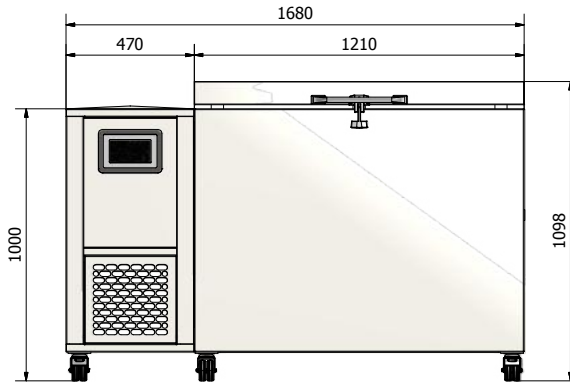

Type	Chest
Volume total	405,6 litre
Storage capacity 2"boxes	312
External dimensions	1680 x 950 x 1098 mm
Internal dimensions	947 x 570 x 751 mm
Compartments / Inner doors	1/2
Main door	With lock and keys
Inner doors	Forex
Material internal / external	Stainless Steel/Epoxy Coated steel
Placed on	Heavy duty castors, in front with brakes
Insulation	Polyurethane
Cooling	One (1) compressor
Refrigerant	R455A
Condenser	Air-cooled
Temperature adjustments	-10°C till -45°C (other range; on request)
Controller	Web-based
Display	7" Touchscreen
Temperature history	On display with scroll function
Data storage	At least 12 months
Temperature sensors	PT1000
Backup battery	Alarming and monitoring during power failure
Alarming	Optical and acoustic, but also possible via E-Mail
Communication	Telephone dialling activation system Potential (Voltage) free contact RJ45 (Ethernet) connection USB connection
Software	I-freeze
CO <sub>2</sub> -backup system	Partially prepared
Transit/vacuum release	Ø 26 mm
Cable entry ports	Two (2)
Compressor room	Well-arranged layout and very easy filter exchange
Requirements	220/240 VAC, 50 Hz, fuse 16 Amp. slow
Energy consumption	5,5 kWh/24h
Heat exchange	0,21 kW/h
Noise level	48 dBA
Net weight	260 kg
CE certified	EN61010-1:2010, EN60601-1-2:2007

**SIDE ACCESS STAINLESS STEEL RACKS\***

Model #	# Racks	# Boxes per rack	Total boxes 133x133	Total plates 128x85	Max. height box
VRE-20-35	42	20	-	840	35 mm
VRE-14-50	42	14	-	588	50 mm
VRS-13-53	24	13	312	-	53 mm
VRS-9-76	24	9	216	-	76 mm
VRS-7-100	24	7	168	-	100 mm

**SIDE ACCESS ALUMINUM RACKS\***

Model #	# Racks	# Boxes per rack	Total boxes 133x133	Total plates 128x85	Maximum height box
VRA-14-50	42	14	-	588	50 mm
VRA-13-53	24	13	312	-	53 mm
VRA-9-76	24	9	216	-	76 mm
VRA-7-100	24	7	168	-	100 mm
VRA-FLX	24	Flexible	Flexible	Flexible	Flexible